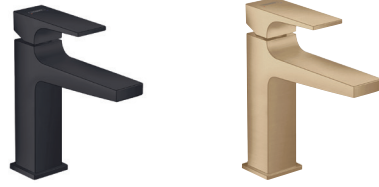

Metropol®

Single lever basin mixer 110 with lever handle and push-open waste set
32507, -000, -140, -340, -670, -700, -990