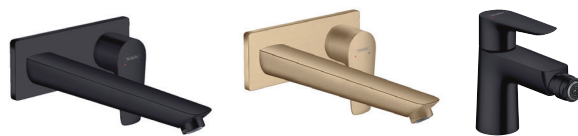

-000 CHROME
Timeless classic paired with feminine elegance.

Chrome

Talis® E FinishPlus

Talis® E
 Single lever basin mixer 240 with pop-up waste set
 # 71716, -000, -140, -340, -670, -700, -990
 Without waste
 #71717, -000, -140, -340, -670, -700, -990

Talis® E
 Single lever basin mixer 110
 with pop-up waste set
 # 71710, -000, -140, -340, -670, -700, -990
 Without waste
 #71712, -000, -140, -340, -670, -700, -990
 Single lever basin mixer 110 **CoolStart**
 with pop-up waste set
 # 71713, -000, -140, -340, -670, -700, -990 (not shown)
 Without waste
 #71714, -000, -140, -340, -670, -700, -990 (not shown)

Talis® E
 Single lever basin mixer 150 with pop-up waste set
 # 71754, -000, -140, -340, -670, -700, -990

Talis® E
 3-hole basin mixer with pop-up waste set
 # 71733, -000, -140, -340, -670, -700, -990

Talis® E
 Single lever basin mixer for concealed installation
 wall-mounted with spout 22.5 cm
 # 71734, -000, -140, -340, -670, -700, -990
 BasicSet #13622180

Talis® E
 Single lever bidet mixer with pop-up waste set
 # 71720, -000, -140, -340, -670, -700, -990